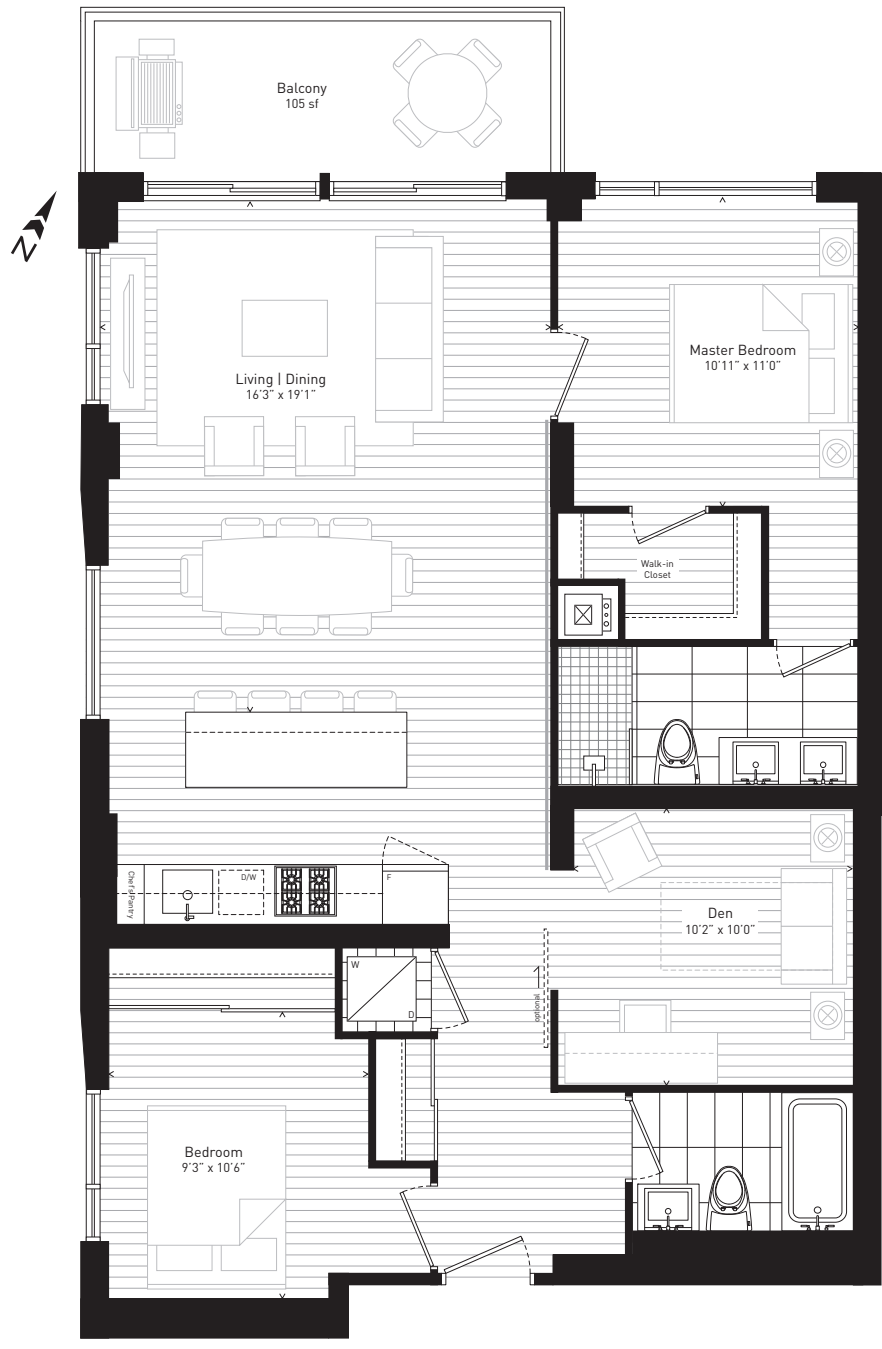

305 / TWO BEDROOM *plus* DEN
 1,181 SF *plus* 105 SF BALCONY

All sizes and specifications are subject to change without notice. E.&O.E.